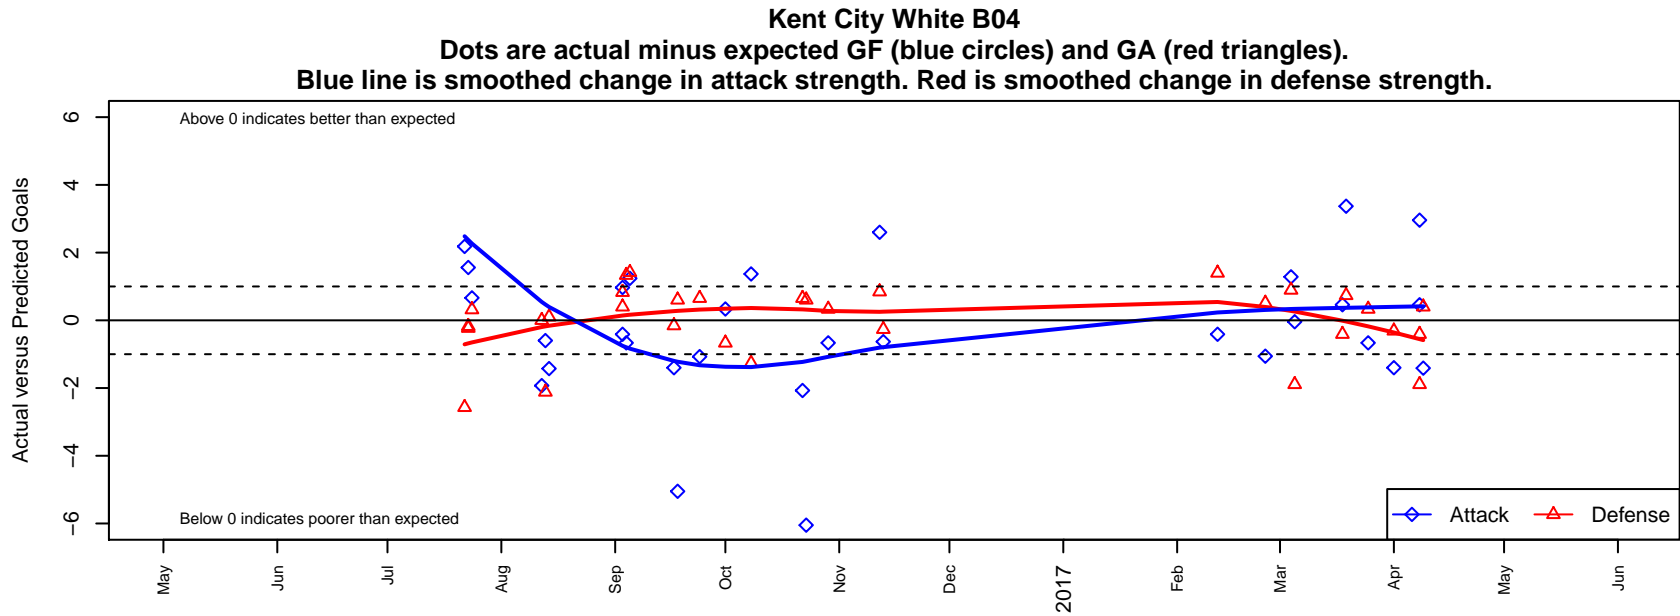

Kent City White B04

Kent City FC

Kent, WA

B04 total strength=1097

attack=4.3 defense=1.82

fall league = PSPL WSPL 2 West U13

spr league = Spr PSPL SuperLeague West U13

alt names used:

2016 Labor Day Cup BU13 Gold

2016 PSPL WSPL 2 West U13

2016 Spr PSPL SuperLeague West U13

2016 WA Cup U13 Gold U13

**attack and defense variance (black dot)
relative to other teams
and top 10 in region**

**attack and defense rating
relative to others at age
and all opponents in last 13 months**