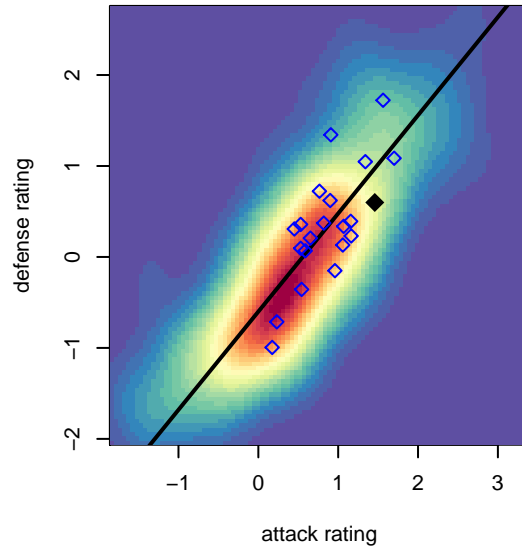

Kent City White B04

Kent City FC

Kent, WA

B04 total strength=1097

attack=4.3 defense=1.82

fall league = PSPL WSPL 2 West U13

spr league = Spr PSPL SuperLeague West U13

alt names used:

2016 Labor Day Cup BU13 Gold

2016 PSPL WSPL 2 West U13

2016 Spr PSPL SuperLeague West U13

2016 WA Cup U13 Gold U13

**attack and defense variance (black dot)
relative to other teams
and top 10 in region**

**attack and defense rating
relative to others at age
and all opponents in last 13 months**