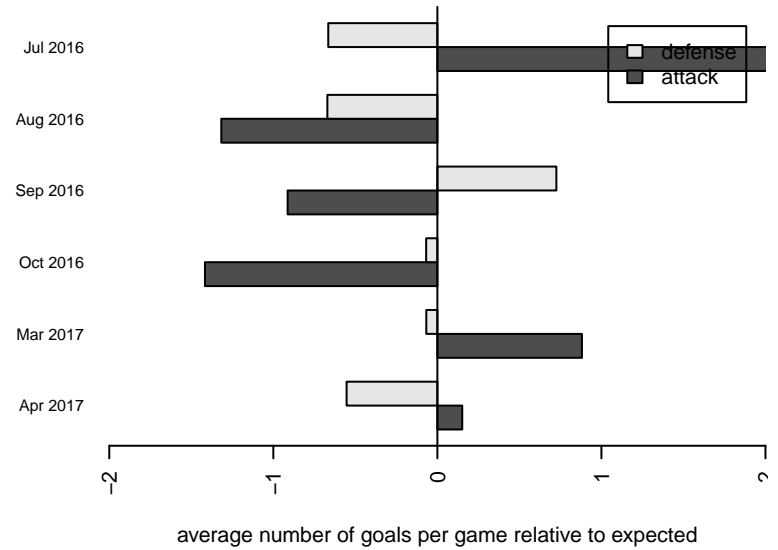

Performance relative to 13 month average