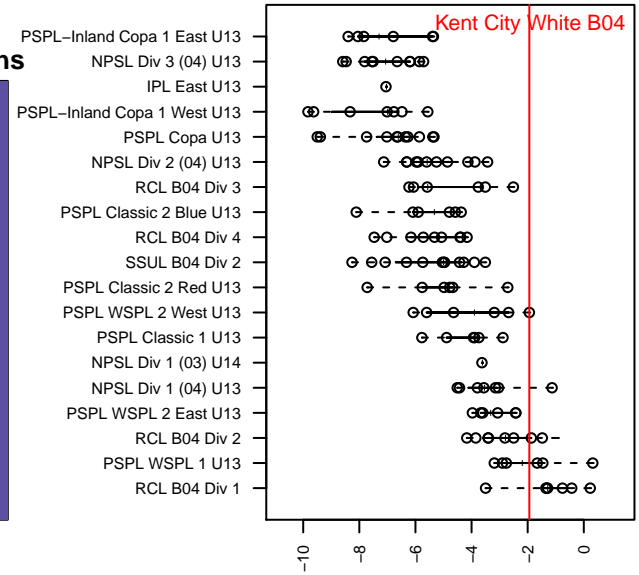

2016 Labor Day Cup BU13 Gold

2016 PSPL WSPL 2 West U13

2016 Spr PSPL SuperLeague West U13

2016 WA Cup U13 Gold U13

**attack and defense variance (black dot)
relative to other teams
and top 10 in region**

**attack and defense rating
relative to others at age
and all opponents in last 13 months**