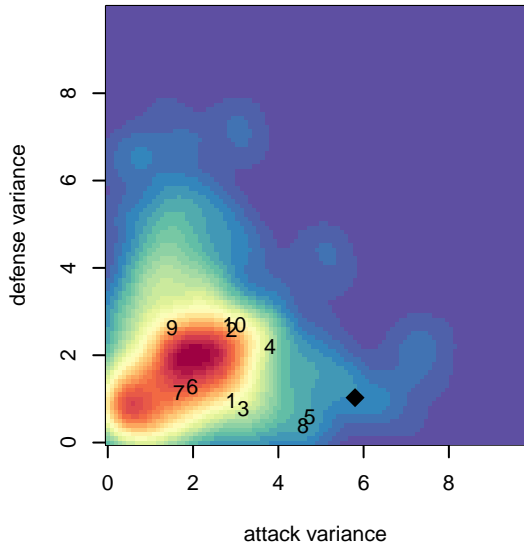

2016 Labor Day Cup BU13 Gold

2016 PSPL WSPL 2 West U13

2016 Spr PSPL SuperLeague West U13

2016 WA Cup U13 Gold U13

**attack and defense variance (black dot)
relative to other teams
and top 10 in region**

**attack and defense rating
relative to others at age
and all opponents in last 13 months**