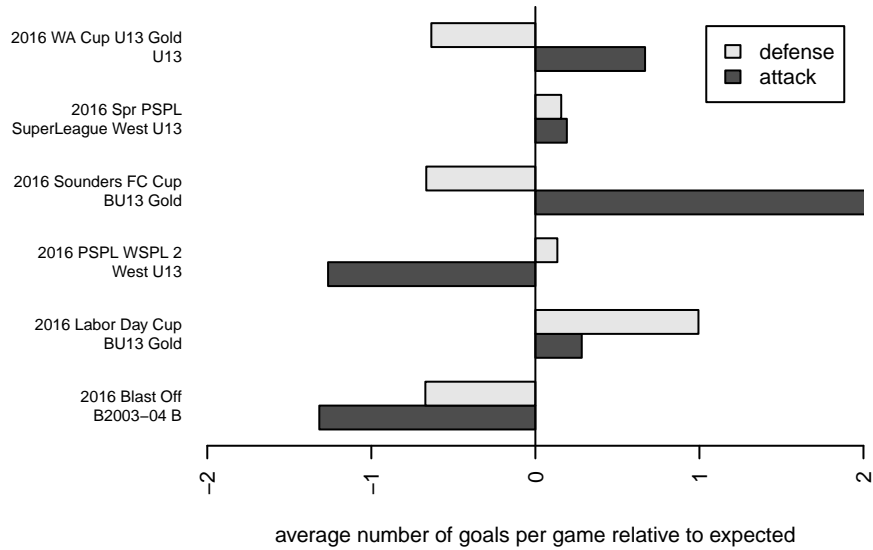

Performance relative to 13 month average